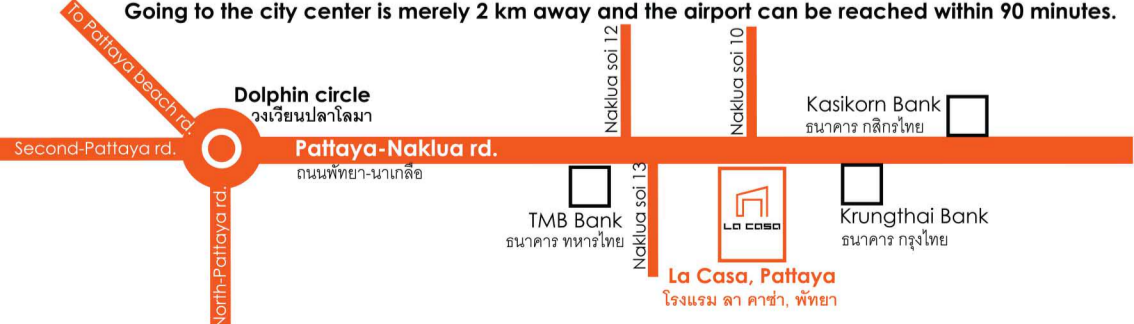

- Tree Tales cafe (dining room in the garden)
- Free Parking
- Garden
- Swimming pool
- Free wifi
- Security guard
- Laundry service
- Elevator

We are in the convenient area of Pattaya-Naklua.

Going to the city center is merely 2 km away and the airport can be reached within 90 minutes.